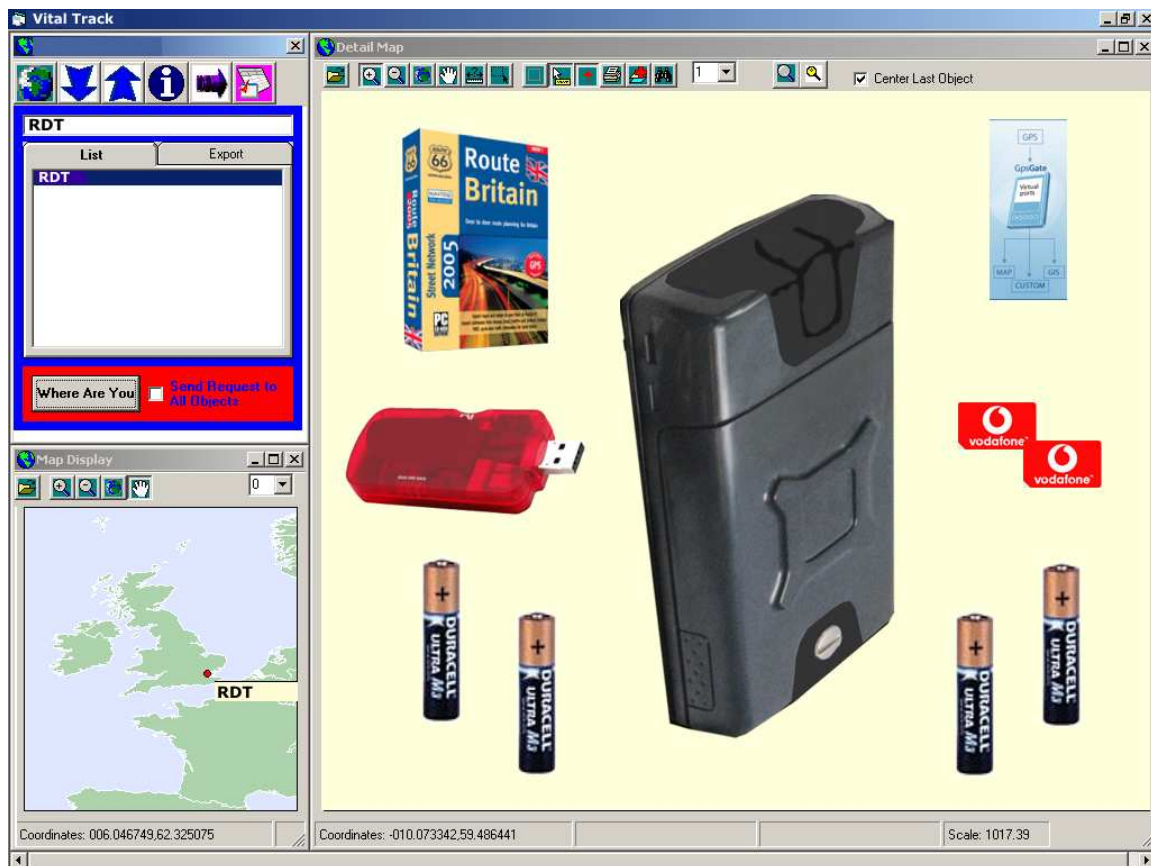

Vital Trace

UK Rapid Deployment Covert GSM/GPS Tracking Solution Starter Kit

Vital Trace offers superior standalone GSM/GPS tracking without the burden of monthly charges or the need for internet access at cost effective prices.

Running on a GSM modem connected to a Windows laptop or desktop Vital Trace allows one to select and track a *RDT* tracker and view its position on a detailed street map of the UK.

UK Starter Kit Contents

- 1 × Rapid Deployment Tracker (RDT) *See attached data sheet*
- 1 × 2 object licence Vital Track PC software (*See attached data sheet*)
- 1 × USB GSM Modem
- 1 × Franson Gps Gate software.
- 1 × Gps UK Route 66 mapping software
- 2 × Pay as you go Simm Cards
- 4 × Duracell Ultra M3 AA batteries
- 1 × Carry Case