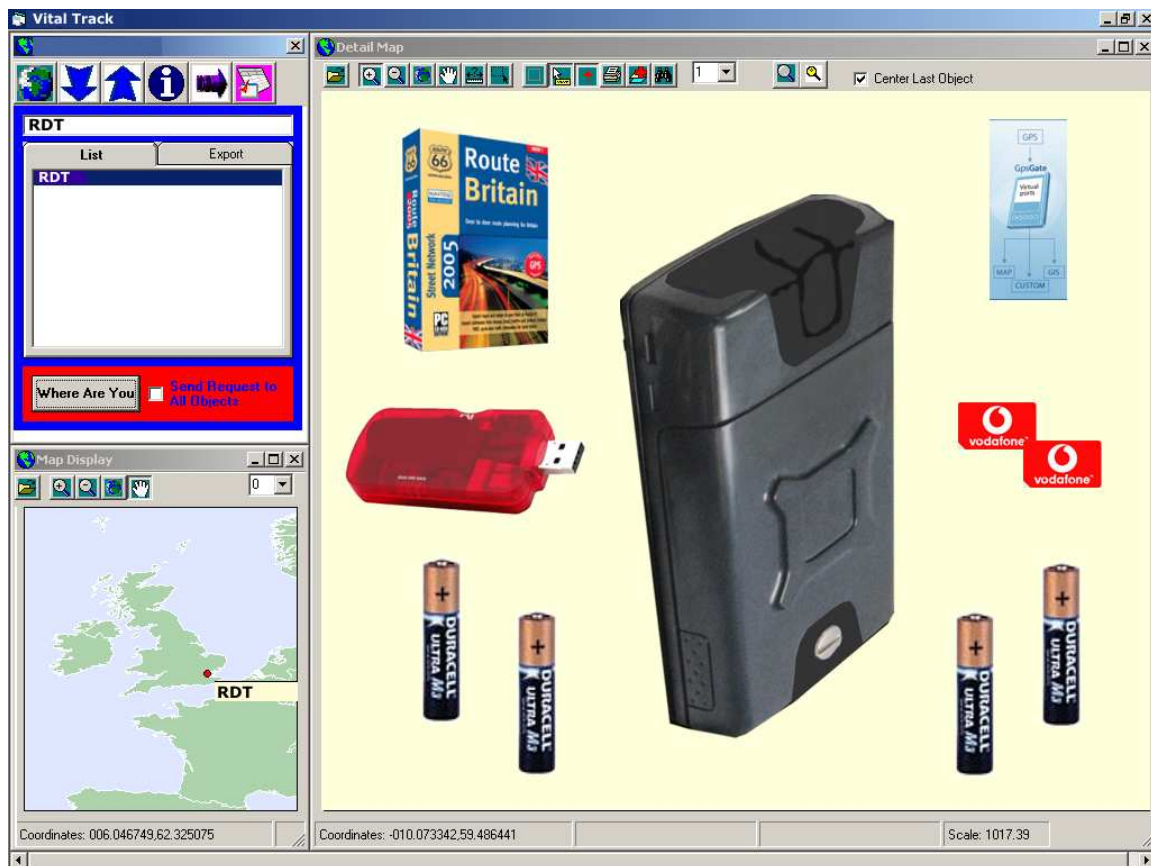

Vital Trace

TrimTrac GSM/GPS Tracking Solution Starter Kit

Vital Trace offers superior standalone GSM/GPS tracking without the burden of monthly charges or the need for internet access at cost effective prices.

Running on a GSM modem connected to a Windows laptop or desktop Vital Track allows one to select and track a **TRIMTRAC** tracker and view its position on a detailed street map of the UK.

UK Starter Kit Contents

- 1 × Rapid Deployment Tracker (TRIMTRAC) See attached data sheet
- 1 × 2 object licence Vital Track PC software (See attached data sheet)
- 1 × USB GSM Modem
- 1 × Franson Gps Gate software.
- 1 × Gps UK Route 66 mapping software
- 2 × Pay as you go Simm Cards
- 4 × Duracell Ultra M3 AA batteries
- 1 × Carry Case